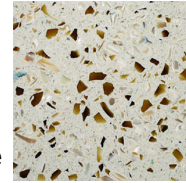

IceStone Amber Pearl

We are also very pleased to offer IceStone as a new countertop option.

IceStone, made of concrete and 100% recycled glass, is a completely "green" ecologically intelligent countertop alternative, and is the first and only durable surface to receive the Cradle to Cradle certification™.

We have recently expanded and updated our web site. Take a look at www.csikitchenandbath.com for news, information, and lots of pictures of our projects!